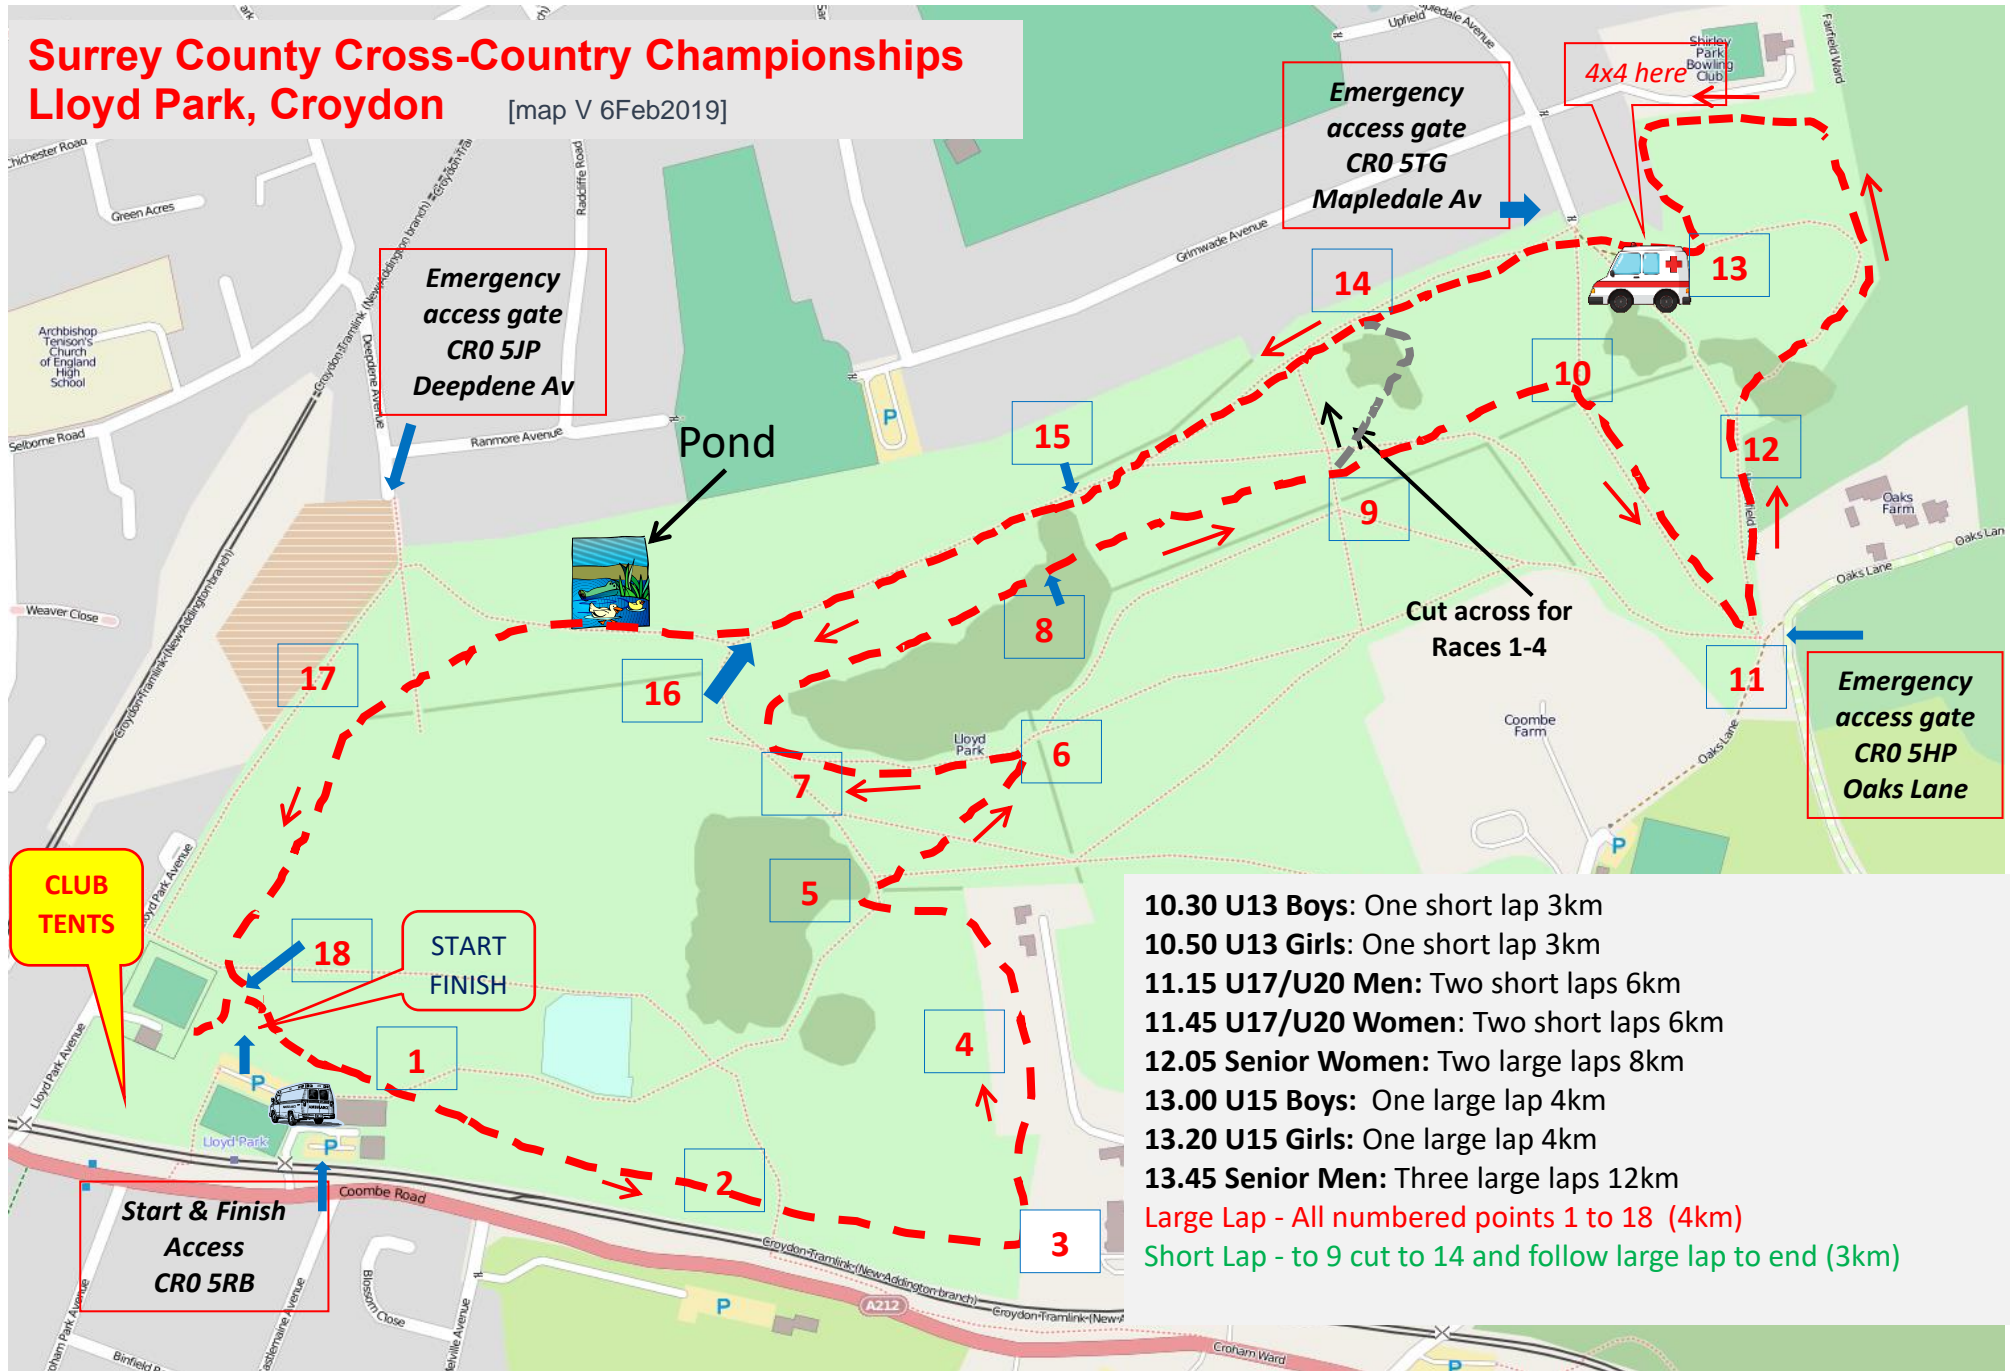

# Surrey County Cross-Country Championships Lloyd Park, Croydon

[map V 6Feb2019]

- 10.30 U13 Boys:** One short lap 3km
  - 10.50 U13 Girls:** One short lap 3km
  - 11.15 U17/U20 Men:** Two short laps 6km
  - 11.45 U17/U20 Women:** Two short laps 6km
  - 12.05 Senior Women:** Two large laps 8km
  - 13.00 U15 Boys:** One large lap 4km
  - 13.20 U15 Girls:** One large lap 4km
  - 13.45 Senior Men:** Three large laps 12km
- Large Lap - All numbered points 1 to 18 (4km)**
- Short Lap - to 9 cut to 14 and follow large lap to end (3km)**